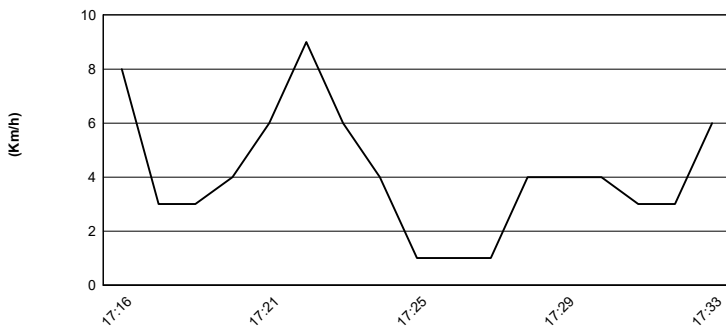

ACI Racing Weekend Misano, 4-5 Maggio 2024
Italian F4 Championship - Weather Report Qualifying 2
 Session started 17:16 - Session ended 17:33

Air Temperature

Track Temperature

Air Pressure

Humidity

Wind Speed