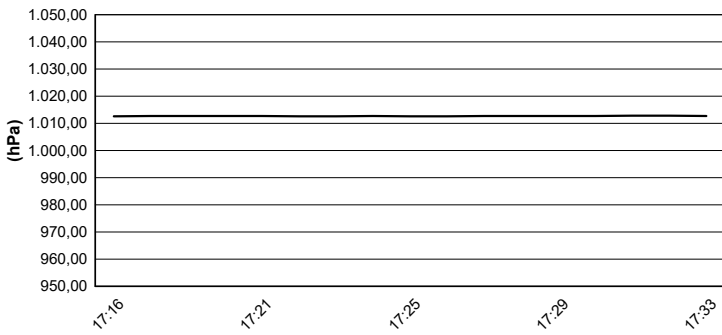

ACI Racing Weekend Misano, 4-5 Maggio 2024
Italian F4 Championship - Weather Report Qualifying 2
 Session started 17:16 - Session ended 17:33

Air Temperature

Track Temperature

Air Pressure

Humidity

Wind Speed